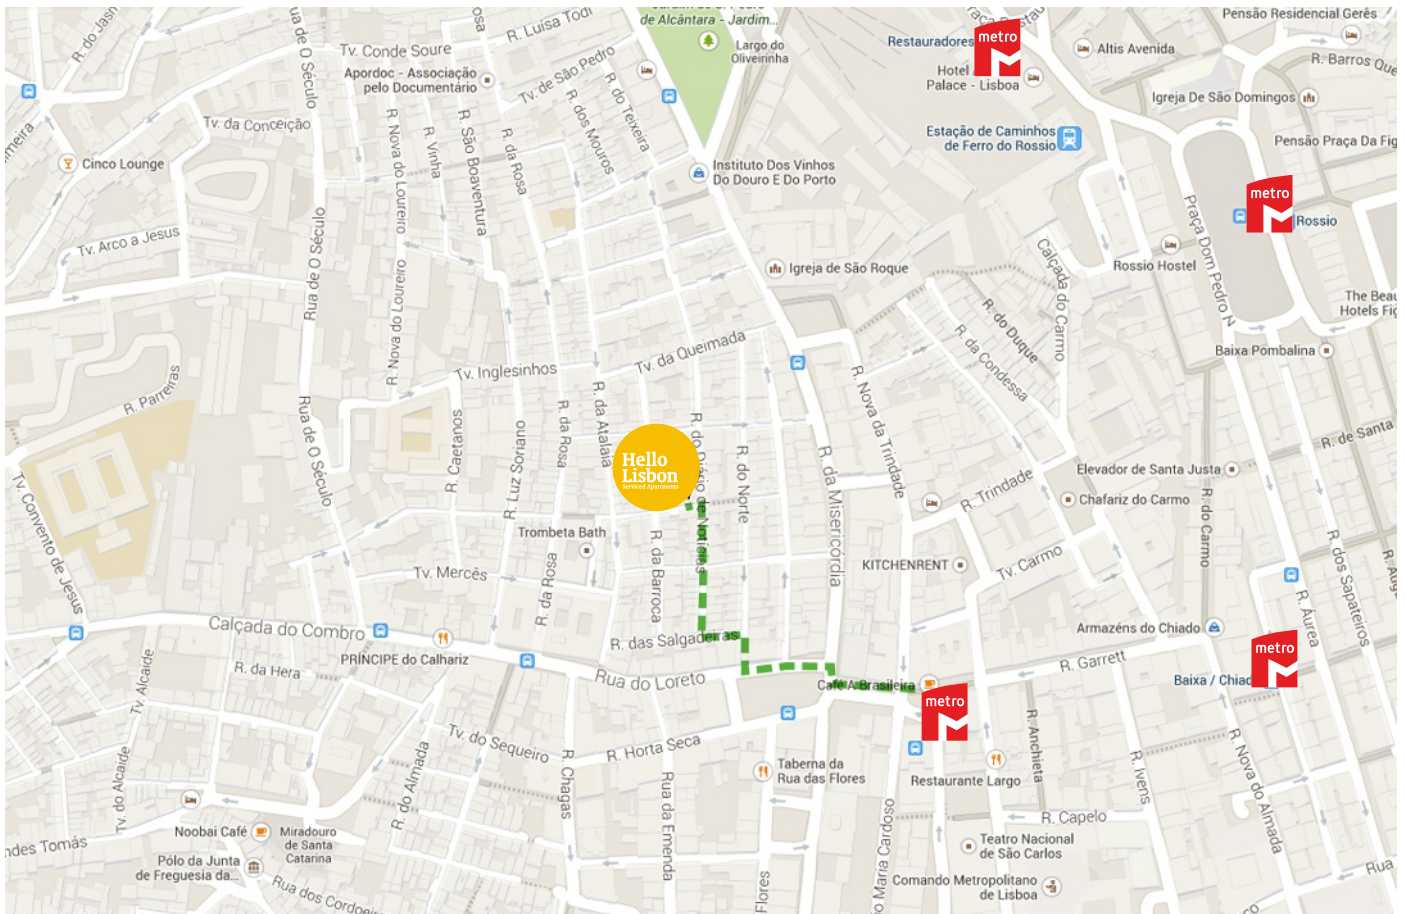

## How to get there?

Travel time is approximately 35 minutes + a 5 minute walk to Hello Lisbon Bairro Alto.

By taxi: Taxi is also a good option and takes about 15 minutes. Taxis allow you to arrive at Hello Lisbon Bairro Alto from any point in the city, but of course the tariff also increases according to the distance, traffic and day time.

### Arriving by car

Please click on the map above to trace your route.

Travessa dos Fiéis de Deus, 34  
1200-189 Lisbon | Portugal  
Lat: 38.711955 Long: -9.144254

## Como Chegar?